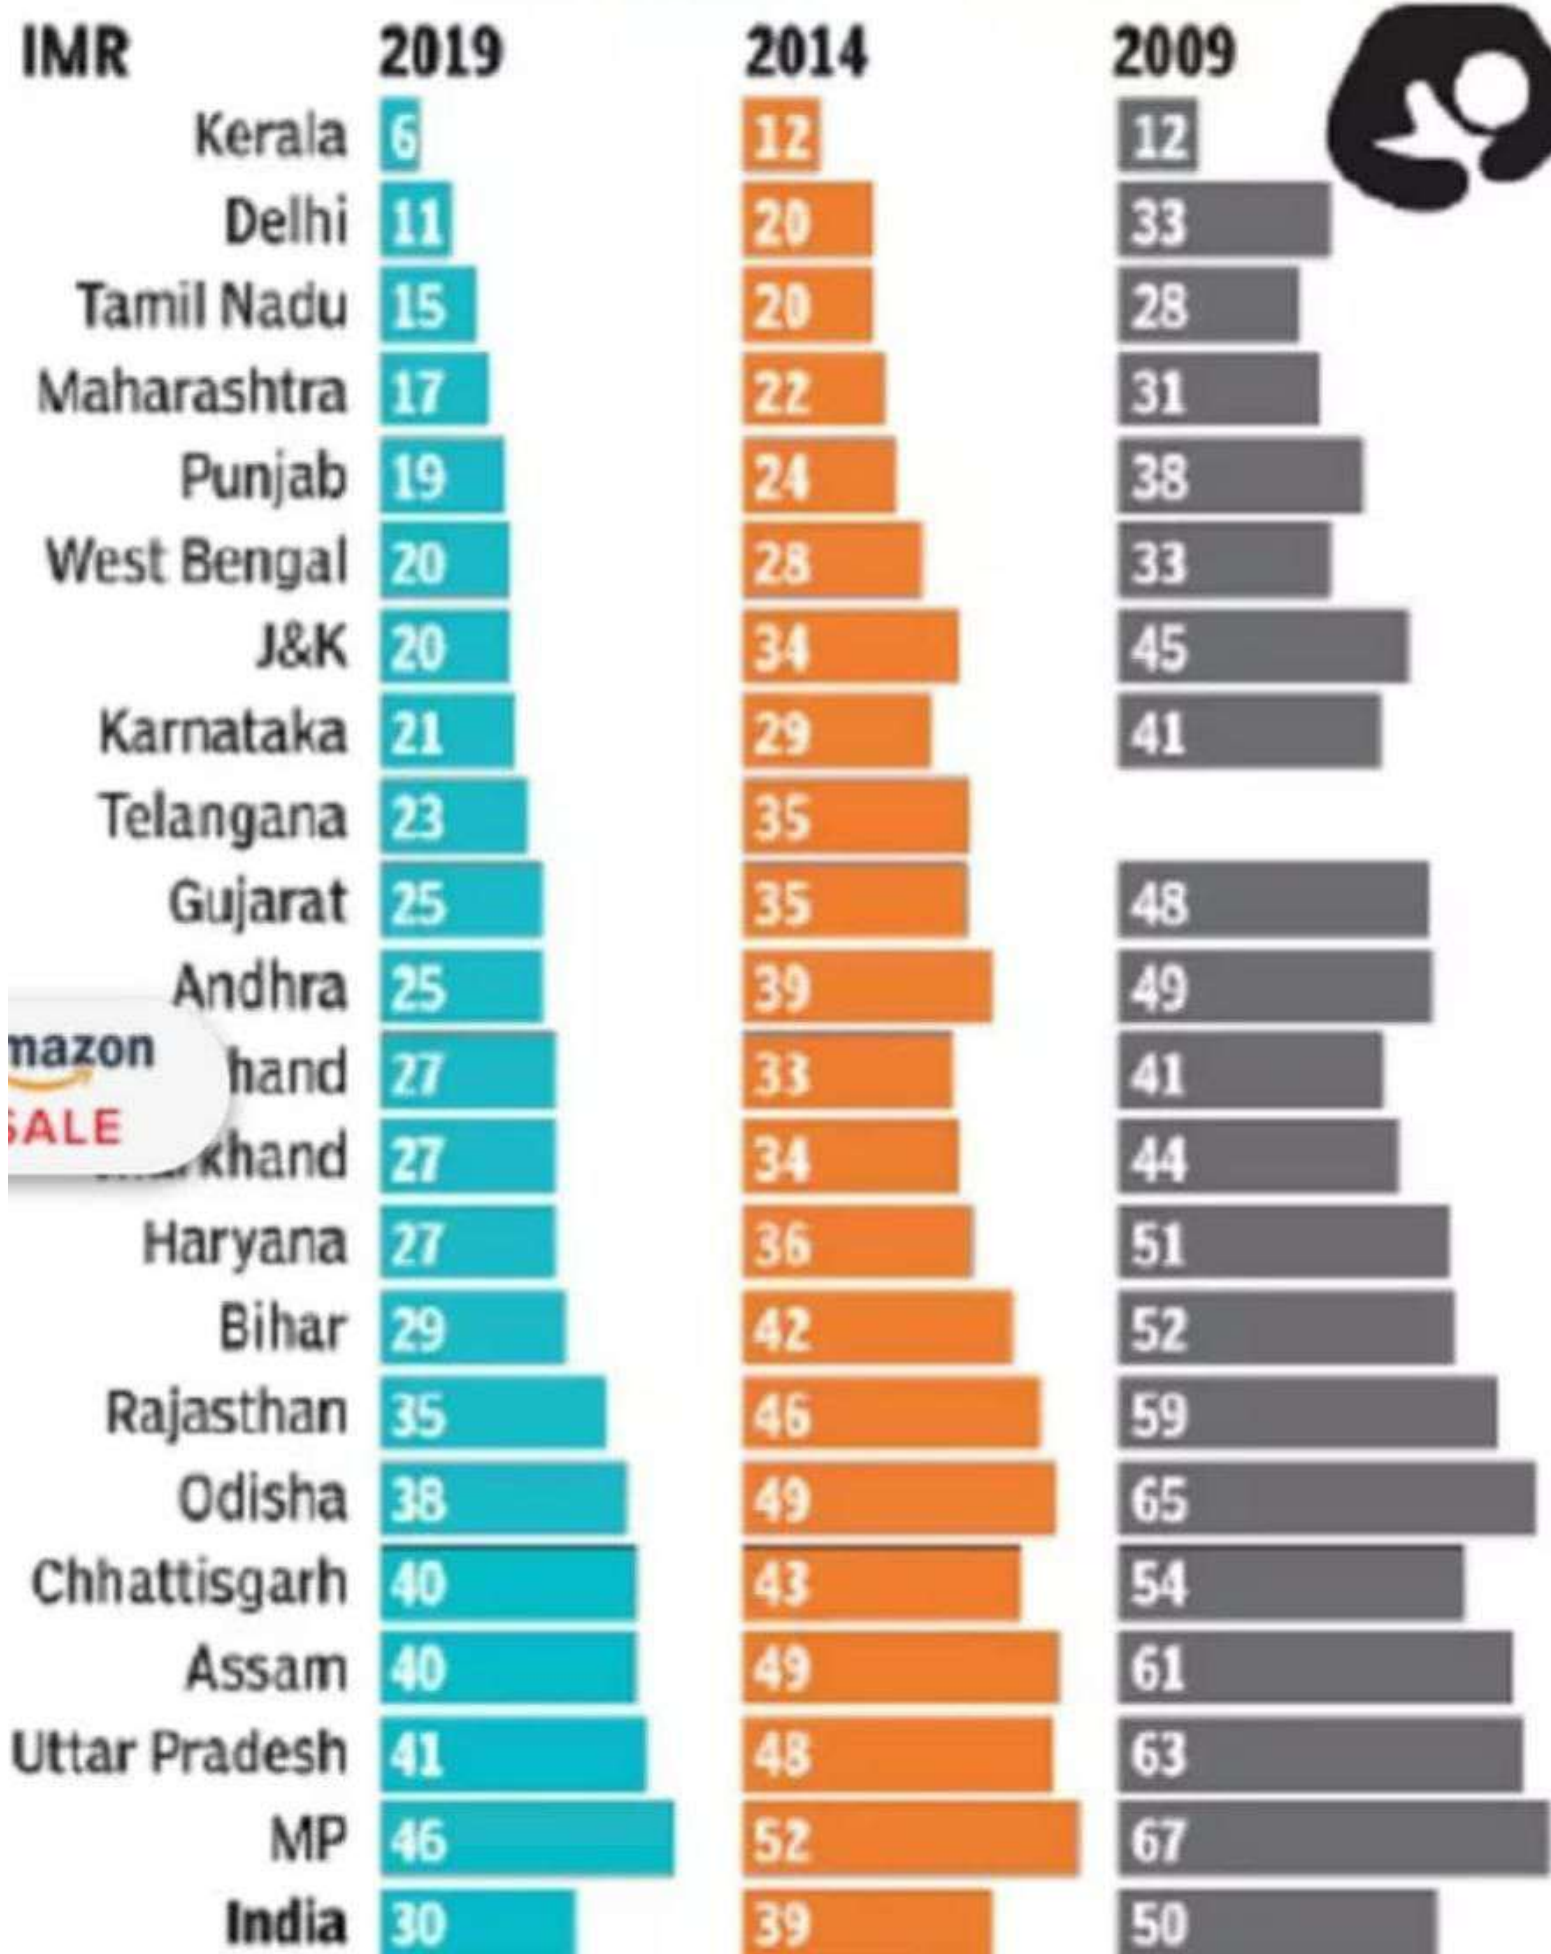

# INFANT MORTALITY RATE

amazon  
SALE

Infant mortality rate is number of babies less than a year old who die for every thousand live births; Source: SRS various bulletins, Census office